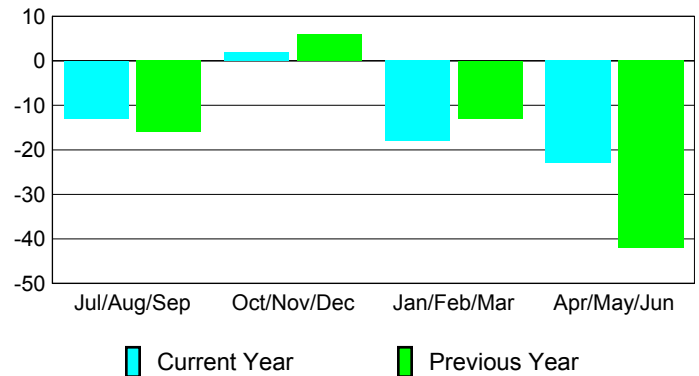

Club Results 2008-2009

Goal, New, Dropped, Gain/Loss

MEMBERSHIP

Membership Results 2008-2009

Membership 2007-2008

Month	Net Memb Goal	Actual New Memb	Actual Dropped Memb	Gain/Loss of Memb	Gain/Loss of Memb
Jul/Aug/Sep	-1	43	-56	-13	-16
Oct/Nov/Dec	1	45	-43	2	6
Jan/Feb/Mar	22	72	-90	-18	-13
Apr/May/June	4	46	-69	-23	-42
Totals	26	206	-258	-52	-65

Membership Results 2008-2009

Goal, New, Dropped, Gain/Loss

Comparison of Club Gain/Loss

Current Year Compared to the Previous Year

Comparison of Membership Gain/Loss

Current Year Compared to the Previous Year

YTD Status Quo Clubs 2008-2009

Status Quo Clubs Compared to Status Quo Members

Gender Comparison 2008-2009

Jul/Aug/Sep

Oct/Nov/Dec

Jan/Feb/Mar

Apr/May/June

Male