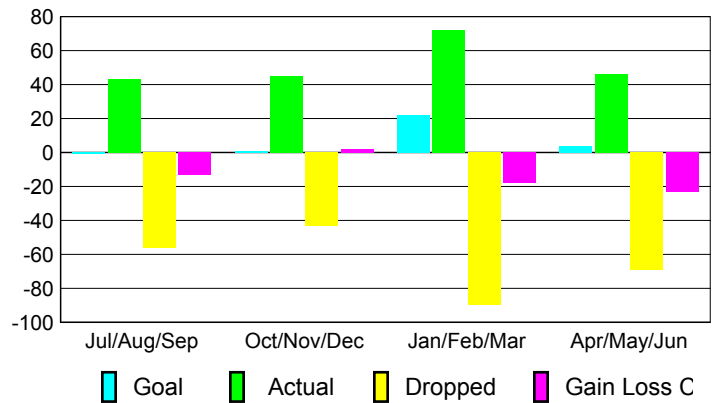

2008-2009 GMT Quarterly Report for District (or Undistricted) District 27 B2

GMT: Gary W Fry

Location: WISCONSIN

GMT CA: 1 & 2

CLUBS

Club Results 2008-2009

Clubs 2007-2008

Month	New Club Goal	Actual New Clubs	Actual Dropped Clubs	Gain/Loss of Clubs	Gain/Loss of Clubs
Jul/Aug/Sep	0	0	0	0	0
Oct/Nov/Dec	0	0	0	0	0
Jan/Feb/Mar	1	0	0	0	0
Apr/May/June	0	0	0	0	0
Totals	1	0	0	0	0

Club Results 2008-2009

Goal, New, Dropped, Gain/Loss

MEMBERSHIP

Membership Results 2008-2009

Membership 2007-2008

Month	Net Memb Goal	Actual New Memb	Actual Dropped Memb	Gain/Loss of Memb	Gain/Loss of Memb
Jul/Aug/Sep	-1	43	-56	-13	-16
Oct/Nov/Dec	1	45	-43	2	6
Jan/Feb/Mar	22	72	-90	-18	-13
Apr/May/June	4	46	-69	-23	-42
Totals	26	206	-258	-52	-65

Membership Results 2008-2009

Goal, New, Dropped, Gain/Loss

Comparison of Club Gain/Loss

Current Year Compared to the Previous Year

Comparison of Membership Gain/Loss

Current Year Compared to the Previous Year

YTD Status Quo Clubs 2008-2009

Status Quo Clubs Compared to Status Quo Members

Gender Comparison 2008-2009

Jul/Aug/Sep

Oct/Nov/Dec

Jan/Feb/Mar

Apr/May/June

Male